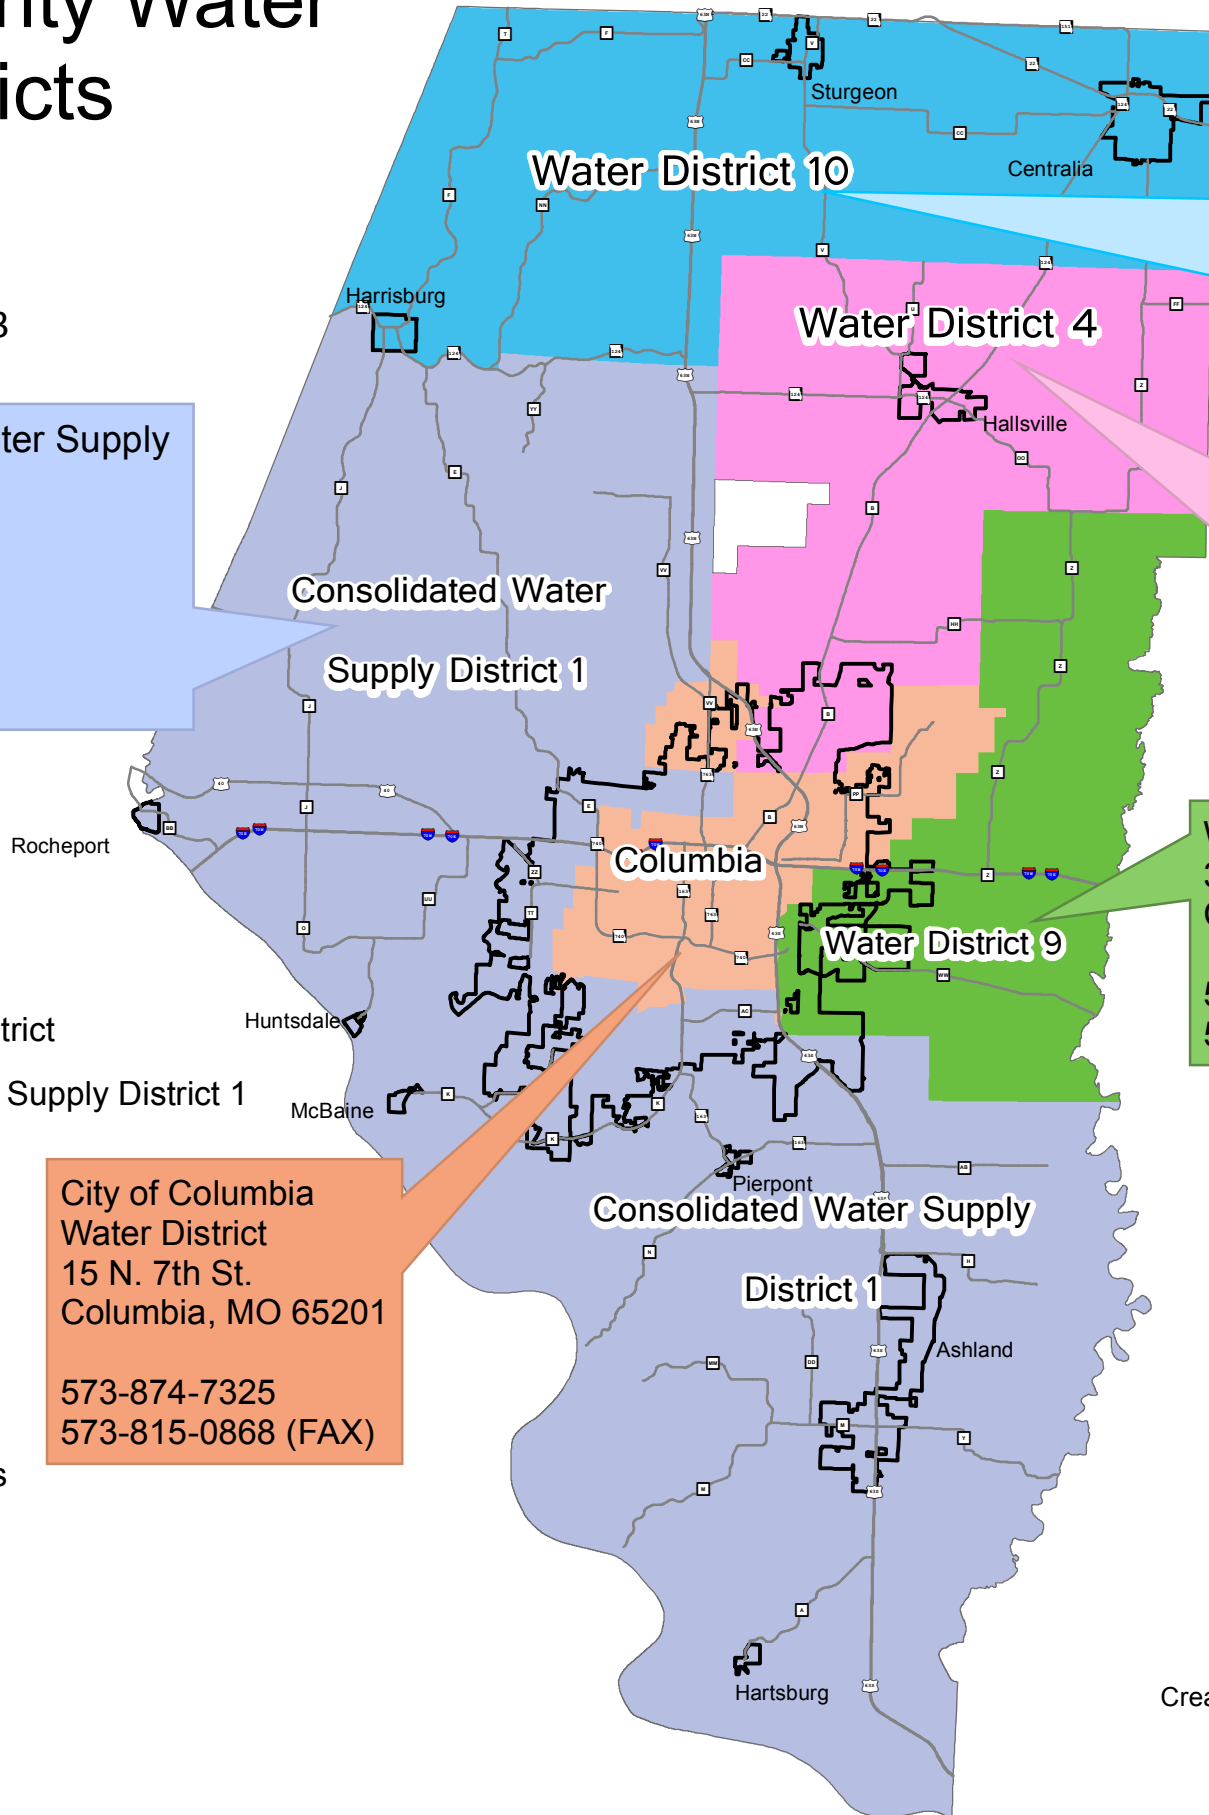

-  Water District 10
-  No Water District

-  Boone County Major Roads
-  City Boundaries

0 1 2 4 Miles

Created by: Boone County Public Works
5551 Tom Bass Rd
Columbia, MO 65201
573-449-8515