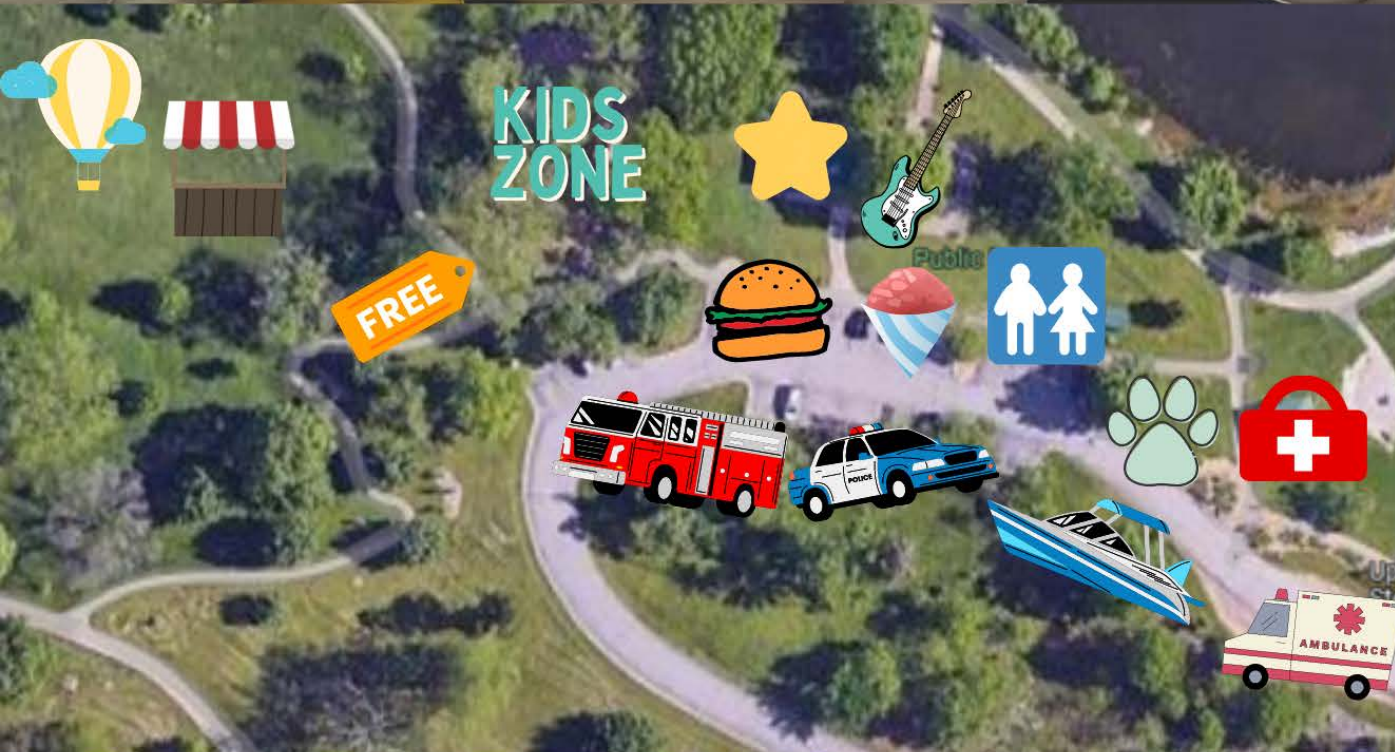

EVENT MAP

-  BALLOON LAUNCH
-  VENDOR BOOTHS
-  EMERGENCY KITS
-  MAGIC SHOW (STAGE)
-  LIVE BAND
-  JUST JEFF'S & PIZZA TREE
-  VOODOO SNO
-  K-9 DEMO
-  FIRST AID / LOST & FOUND

BOONE COUNTY READY FESTIVAL

EVENT SCHEDULE

4 PM
EVENT KICKOFF

4:30 PM
OPENING CEREMONY
AWARD PRESENTATION

5 PM
RAFFLE DRAWING

5:30 PM
MAGIC SHOW

6 PM
K-9 DEMO

6:30 PM
WEATHER BALLOON
LAUNCH

7 PM
MISSOURI'S
MOST WANTED

7:30 PM
RAFFLE DRAWING

EMERGENCY KITS

**SPONSORED BY:
BOONE COUNTY OEM**
Stop by the CERT vendor booth to pick up your FREE emergency kit while supplies last. Limited one to each household.

KIDZ ZONE SPONSORED BY: CENTRAL BANK OF BOONE COUNTY

The Kidz Zone is sponsored by Central Bank of Boone County and set up around the playground. There is free face painting, balloon twisting, caricatures, and yard games to enjoy.

RAFFLE TICKETS

This year you will be able to earn raffle tickets at each vendor booth that you visit. More tickets = more chances to win!