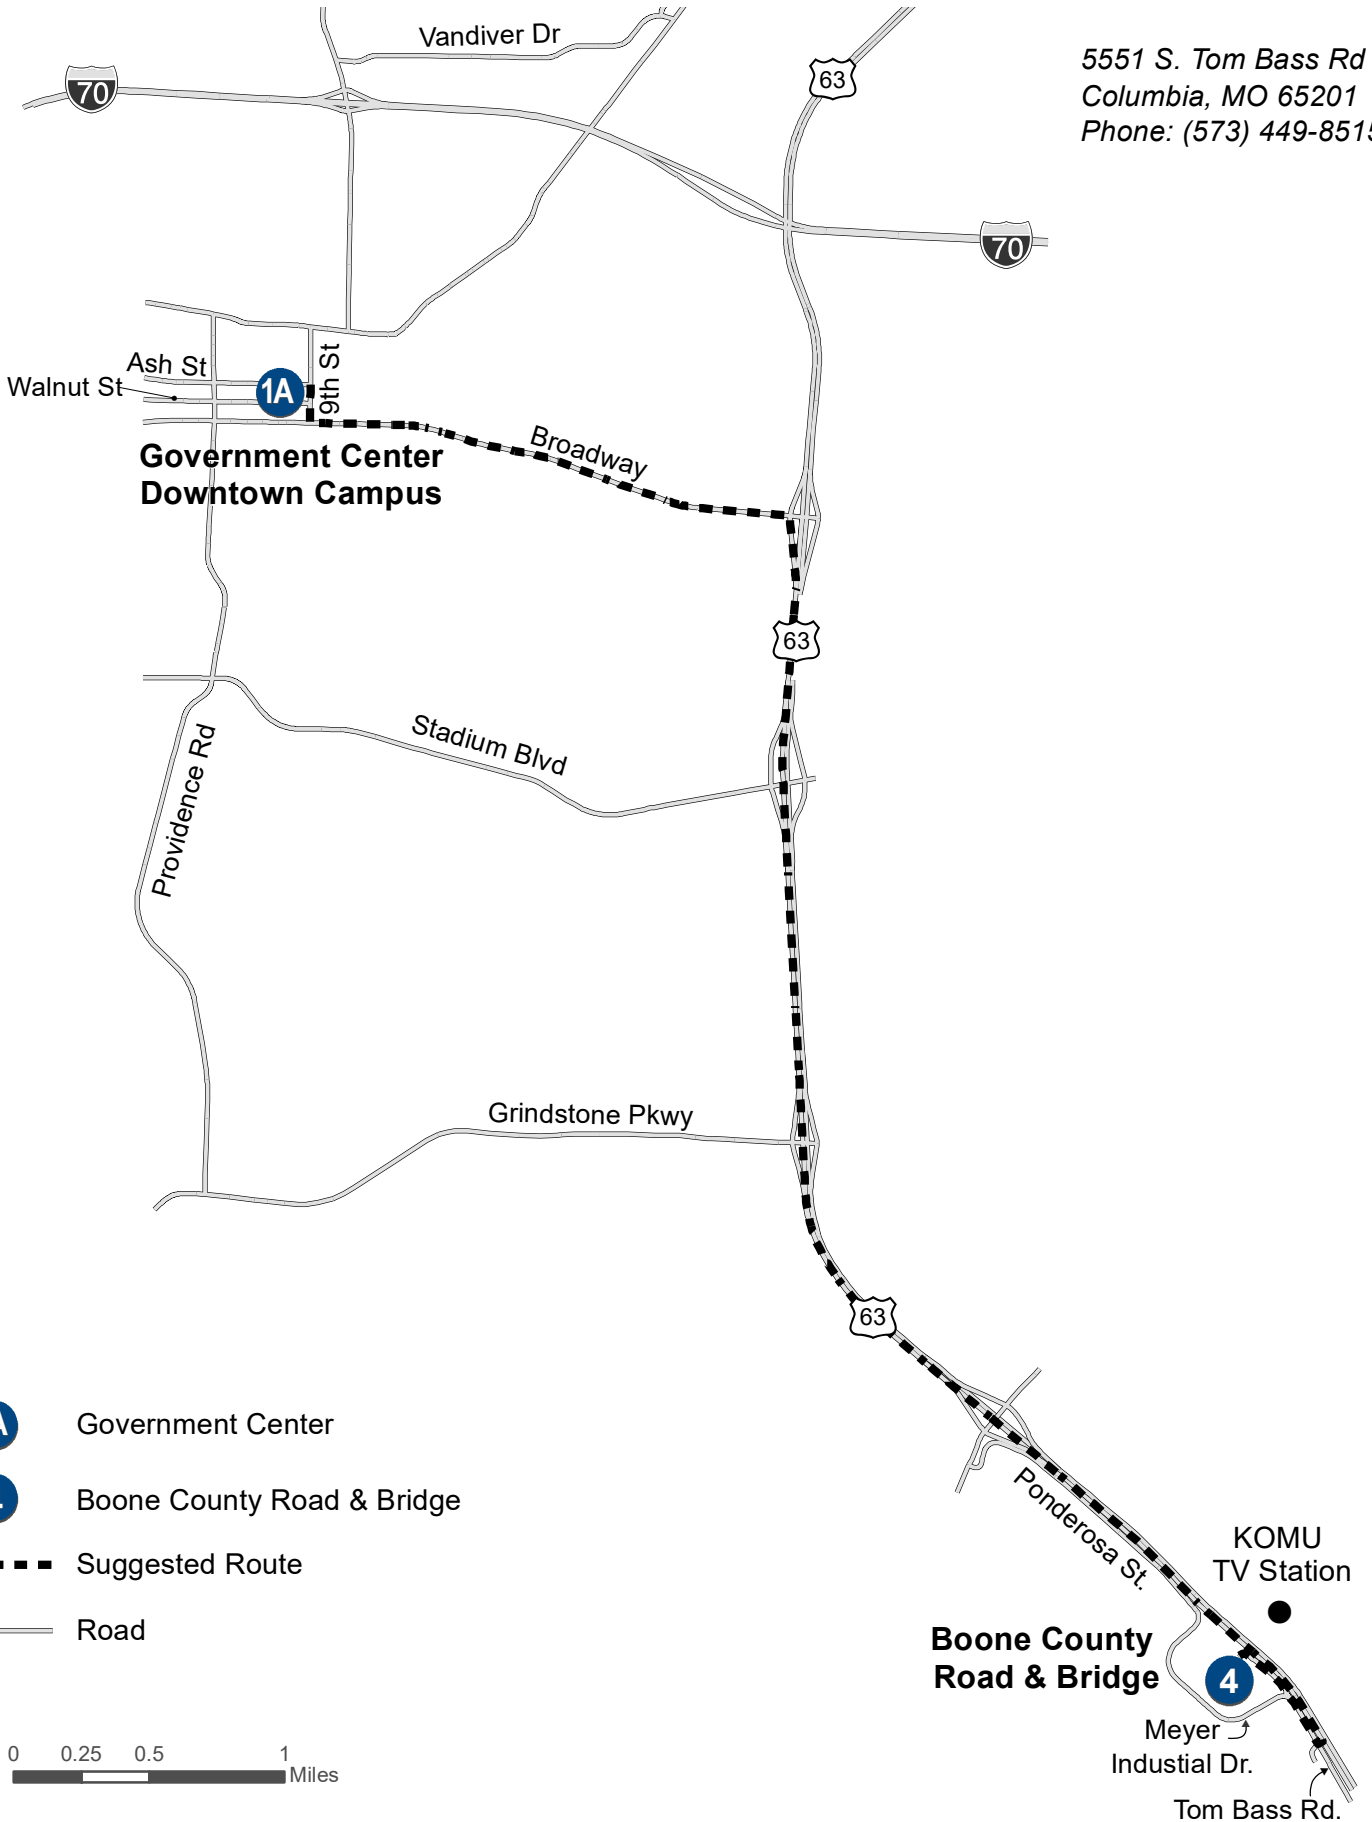

Boone County Road & Bridge Directions

5551 S. Tom Bass Rd
Columbia, MO 65201
Phone: (573) 449-8515

- 1A Government Center
- 4 Boone County Road & Bridge

- Suggested Route
- Road