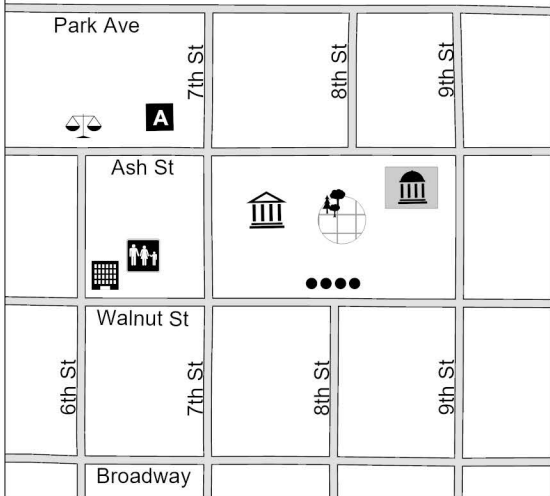

# Boone County Facility Locations

## ★ Boone County Government Downtown Campus

-  **Courthouse**
-  **Roger B. Wilson Government Center**
-  **Historic Columns**
-  **Boone County Annex**
-  **Community Services & Family Support Enforcement**
-  **Johnson Building**
-  **Alternative Sentencing Center**
-  **Courthouse Plaza**

Boone County GIS Department

-  **Boone County Government Downtown Campus**
-  **Road & Bridge**
-  **Health Department**
-  **Public Safety**
-  **Juvenile Justice Center**