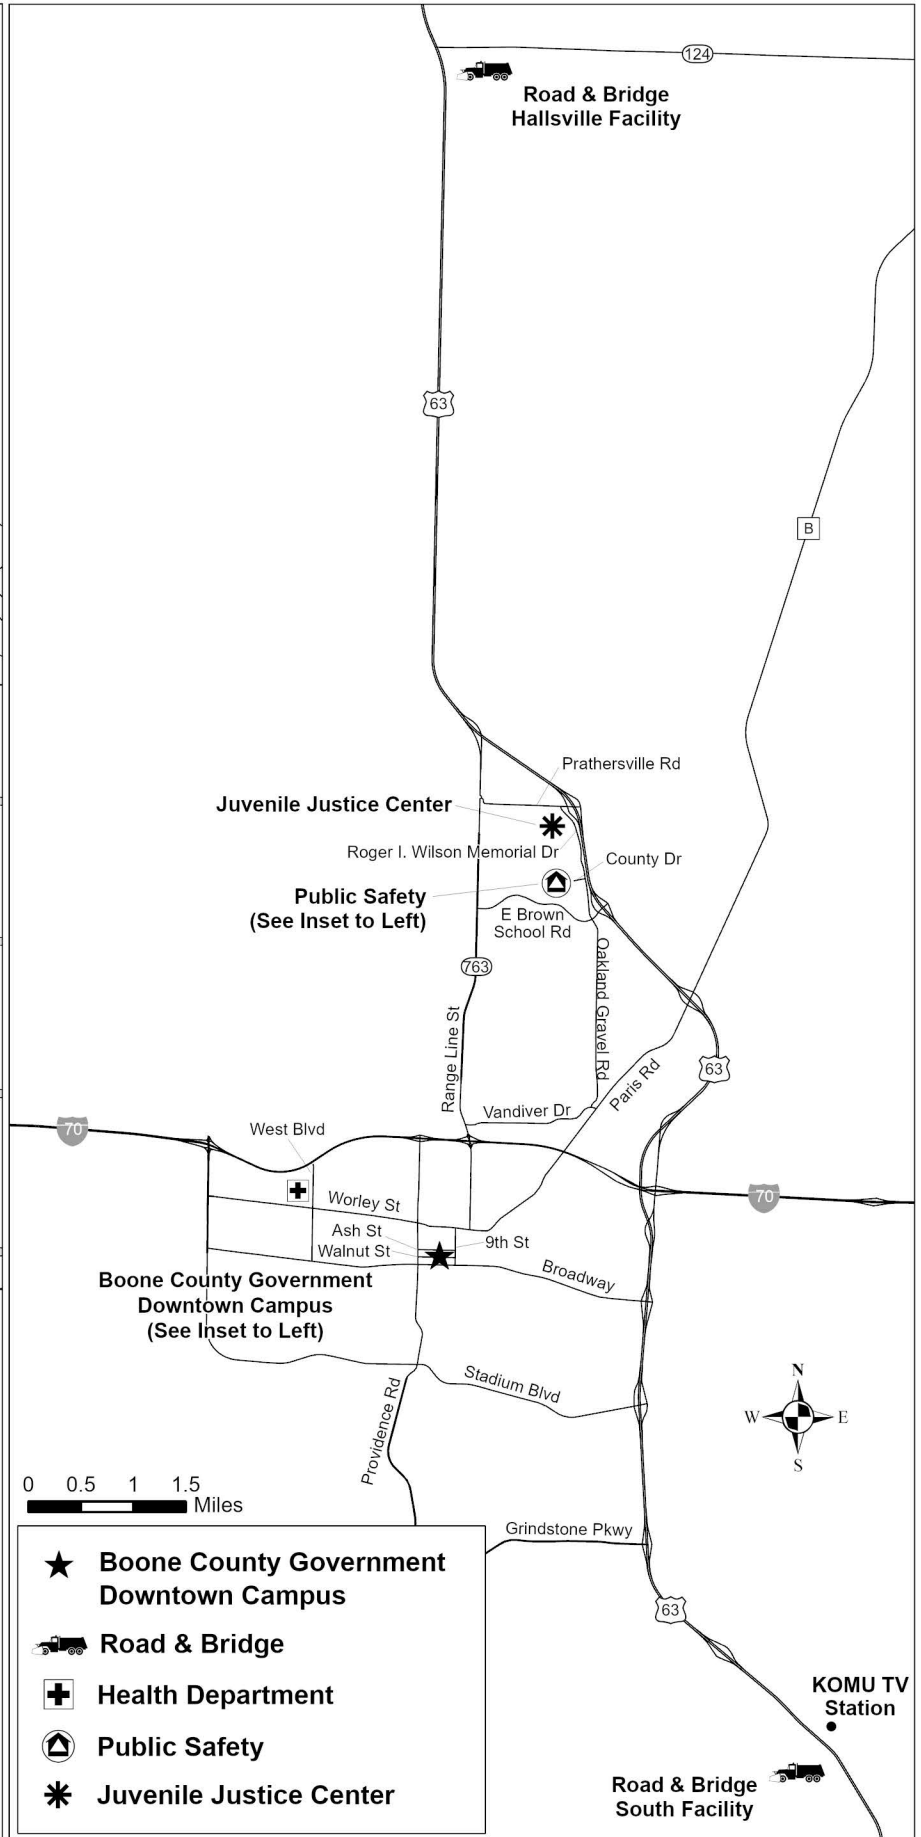

# Boone County Facility Locations

## ★ Boone County Government Downtown Campus

-  **Courthouse**
-  **Roger B. Wilson Government Center**
-  **Historic Columns**
-  **Boone County Annex**
-  **Community Services & Family Support Enforcement**
-  **Johnson Building**
-  **Alternative Sentencing Center**
-  **Courthouse Plaza**

Boone County GIS Department

-  **Boone County Government Downtown Campus**
-  **Road & Bridge**
-  **Health Department**
-  **Public Safety**
-  **Juvenile Justice Center**