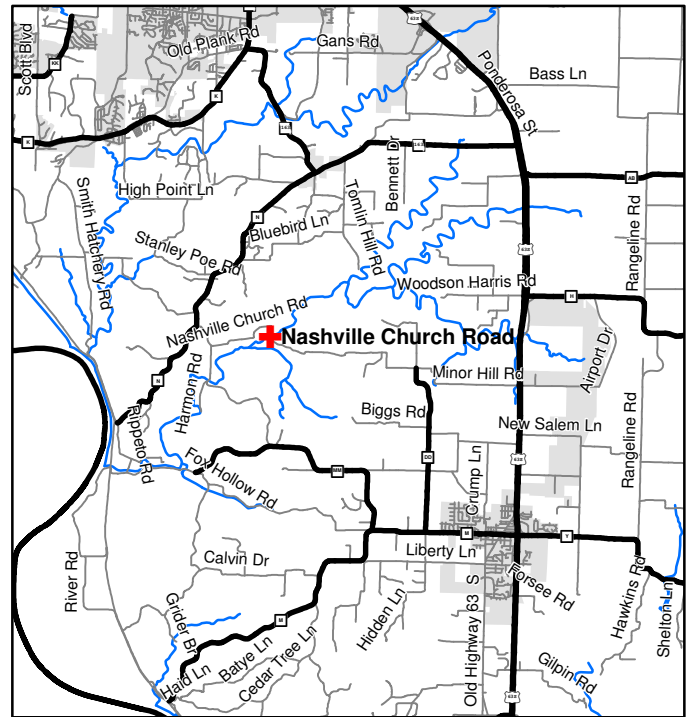

Boone County Bridge Deck Repairs

Legend

- + Bridge Deck Repairs
- State Roads
- Major Streams
- City

Prepared by the
Boone County Public Works
5551 Highway 63 South
Columbia, Missouri 65201-9711
(573)449-8515
09/23/09