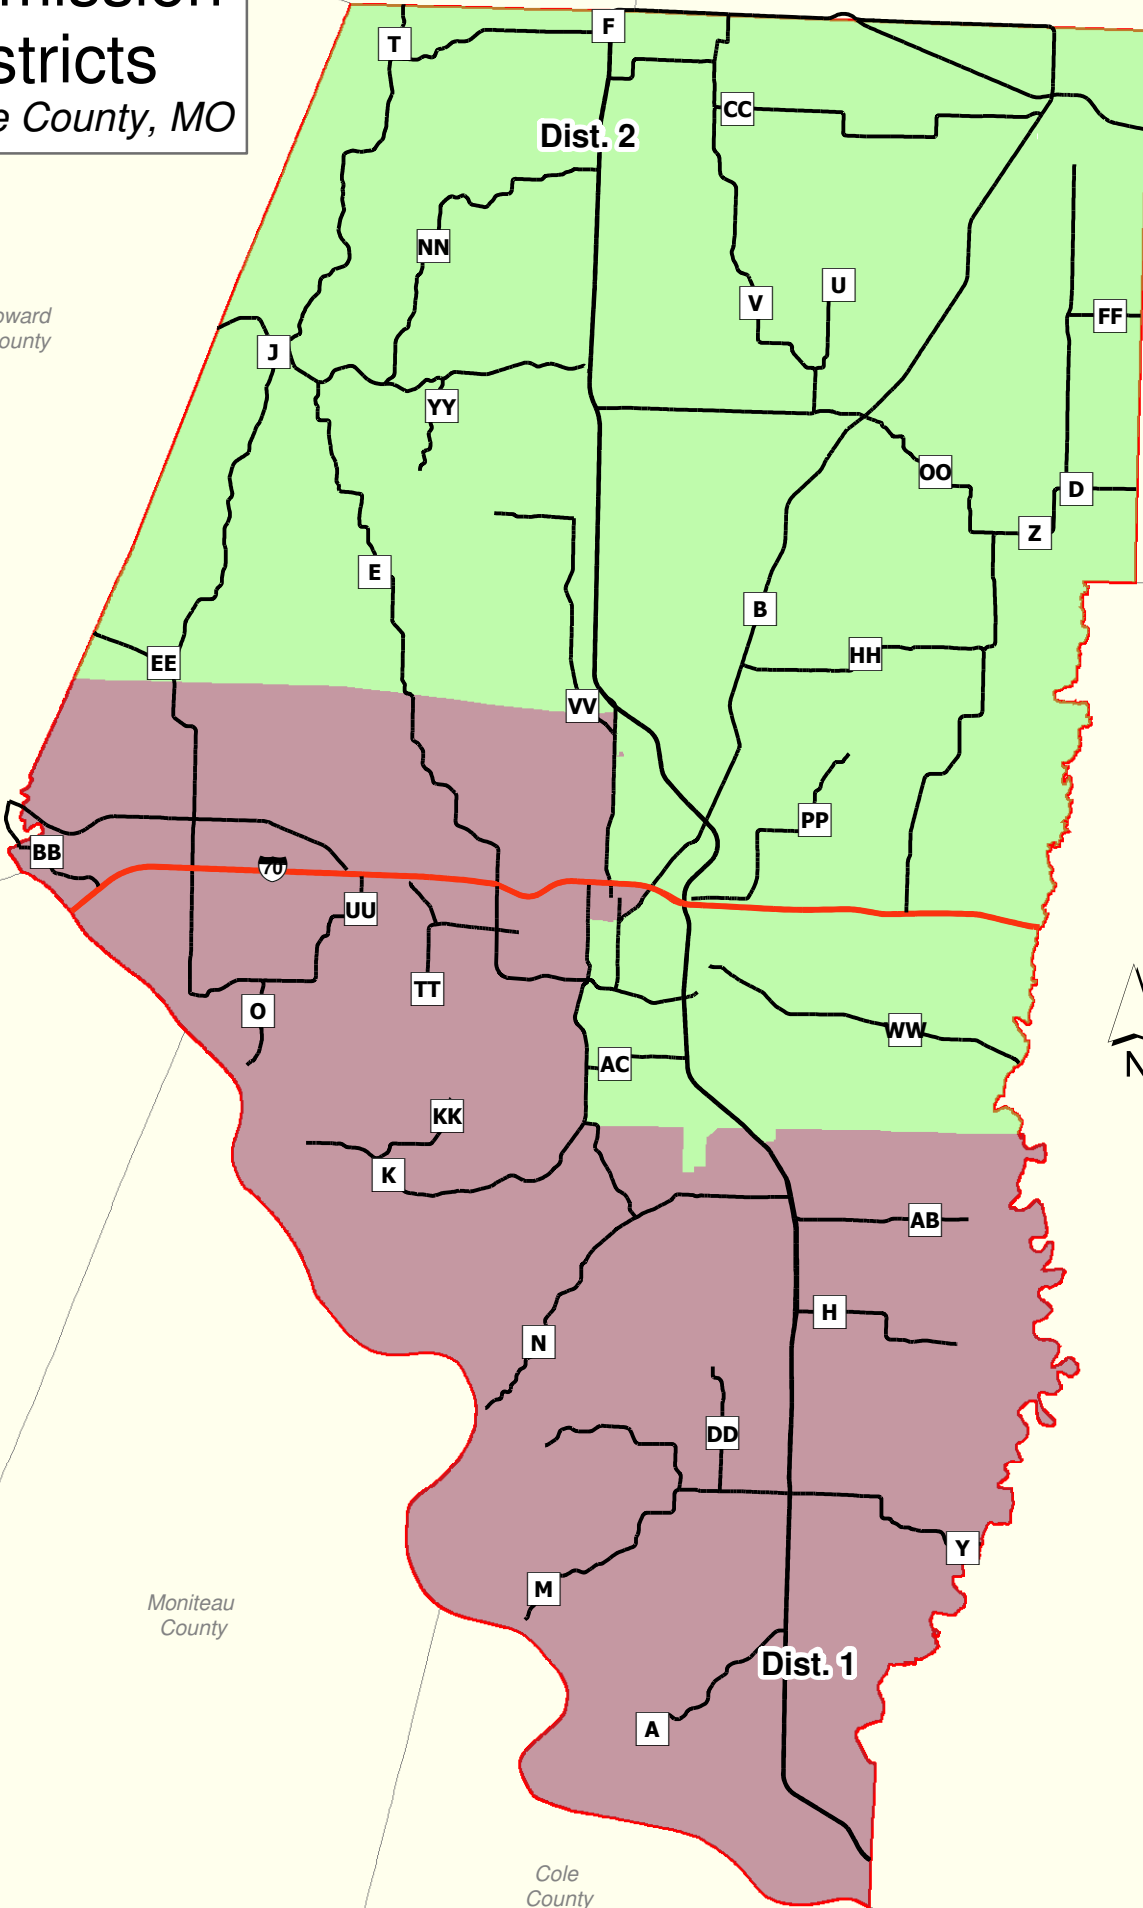

# Commission Districts of Boone County, MO

Howard County

Randolph County

Audrain County

Cooper County

Callaway County

Moniteau County

Cole County